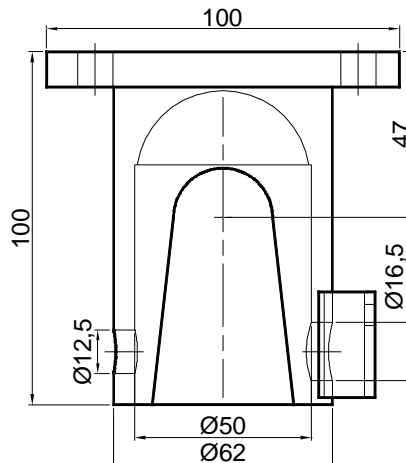

Sfera grezza Ø 47
Raw ball Ø 47
Art. 25370100 - 0,920 kg

Supporto zincato 100x100 foro Ø14,5
Galv.Socket 100x100 hole Ø14,5

Art. 25390110/R

Art. 25390110/L

1,500 kg

Dx - R

* Tappo PVC incluso
* PVC cap included

Supporto zincato 100x100 foro Ø 12,5/16,5
Galv.Socket 100x100 hole Ø 12,5/16,5

Art. 25392110/R

Art. 25392110/L

1,500 kg

Dx - R

* Tappo PVC incluso
* PVC cap included

Spina zincata Ø14
Locking pin galvanized Ø14
Art. 25398110 - 0,300 kg