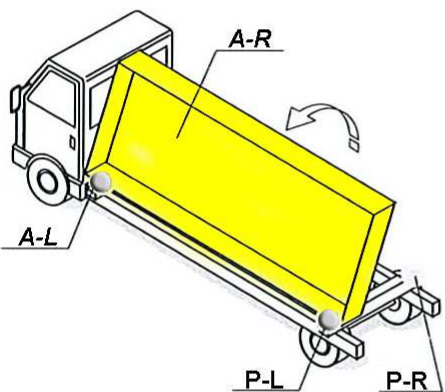

A= Anteriore / Front
P= Posteriore / Rear