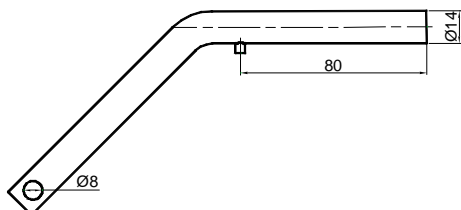

Sfera grezza Ø 47
Raw ball Ø 47
Art. 25370100 - 0,920 kg

Supporto zincato 100x100 foro Ø14,5
Galv.Socket 100x100 hole Ø14,5

Art. 25390110/R

Art. 25390110/L

1,500 kg

Dx - R

* Tappo PVC incluso
* PVC cap included

Supporto zincato 100x100 foro Ø 12,5/16,5
Galv.Socket 100x100 hole Ø 12,5/16,5

Art. 25392110/R

Art. 25392110/L

1,500 kg

Dx - R

* Tappo PVC incluso
* PVC cap included

Spina zincata Ø14
Locking pin galvanized Ø14
Art. 25398110 - 0,300 kg