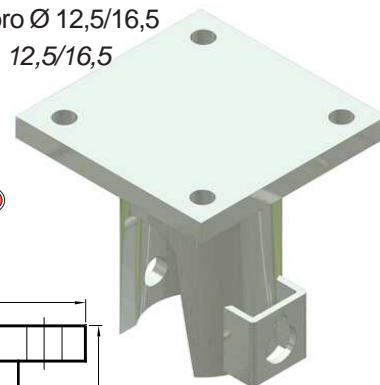

Sfera grezza Ø 47
Raw ball Ø 47
Art. 25370100 - 0,920 kg

Supporto zincato 100x100 foro Ø14,5
Galv.Socket 100x100 hole Ø14,5

Art. 25390110/R

Art. 25390110/L

1,500 kg

Dx - R

* Tappo PVC incluso
* PVC cap included

Supporto zincato 100x100 foro Ø 12,5/16,5
Galv.Socket 100x100 hole Ø 12,5/16,5

Art. 25392110/R

Art. 25392110/L

1,500 kg

Dx - R

* Tappo PVC incluso
* PVC cap included

Spina zincata Ø14
Locking pin galvanized Ø14
Art. 25398110 - 0,300 kg