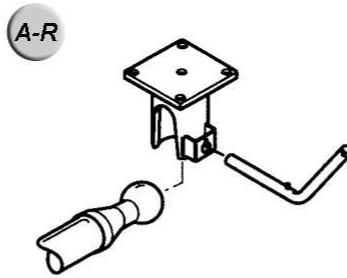

A= Anteriore / Front
P= Posteriore / Rear