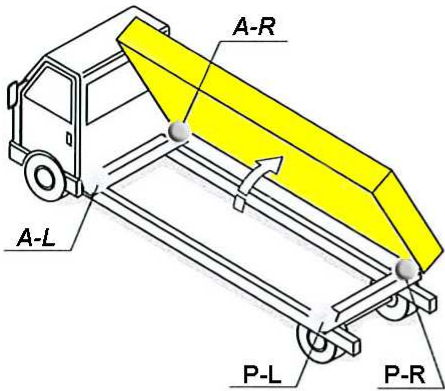

F.T.S. FARINA TRADING SASSUOLO

Via Sant' Andrea, 10 - 41049 Sassuolo (MO) Tel.+39-0536-811221 Fax +39-0536-800502

• V.A.T. IT02173790367 •

Web site: www.fts-farina.it E-Mail: info@fts-farina.it

A= Anteriore / Front
P= Posteriore / Rear