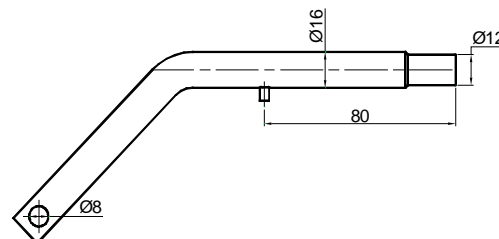

Sfera grezza Ø 47
Raw ball Ø 47
Art. 25370100 - 0,920 kg

Supporto zincato 100x100 foro Ø14,5
Galv.Socket 100x100 hole Ø14,5

Art. 25390110/R

Art. 25390110/L

1,500 kg

Dx - R

* Tappo PVC incluso
* PVC cap included

Supporto zincato 100x100 foro Ø 12,5/16,5
Galv.Socket 100x100 hole Ø 12,5/16,5

Art. 25392110/R

Art. 25392110/L

1,500 kg

Dx - R

* Tappo PVC incluso
* PVC cap included

Spina zincata Ø14
Locking pin galvanized Ø14
Art. 25398110 - 0,300 kg

Spina zincata Ø12/16
Locking pin galvanized Ø12/16
Art. 25400110 - 0,310 kg

F.T.S. FARINA TRADING SASSUOLO

Via Sant' Andrea, 10 - 41049 Sassuolo (MO) Tel.+39-0536-811221 Fax +39-0536-800502

• V.A.T. IT02173790367 •