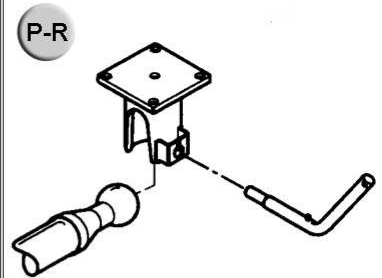

A= Anteriore / Front
P= Posteriore / Rear