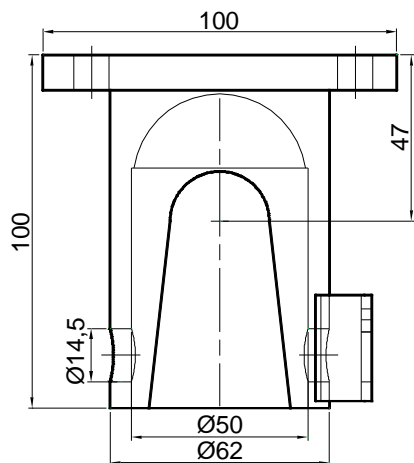

Sfera grezza Ø 47
Raw ball Ø 47
Art. 25370100 - 0,920 kg

Supporto zincato 100x100 foro Ø14,5
Galv.Socket 100x100 hole Ø14,5

Art. 25390110/R

Art. 25390110/L

1,500 kg

Dx - R

* Tappo PVC incluso
* PVC cap included

Supporto zincato 100x100 foro Ø 12,5/16,5
Galv.Socket 100x100 hole Ø 12,5/16,5

Art. 25392110/R

Art. 25392110/L

1,500 kg

Dx - R

* Tappo PVC incluso
* PVC cap included

Spina zincata Ø14
Locking pin galvanized Ø14
Art. 25398110 - 0,300 kg