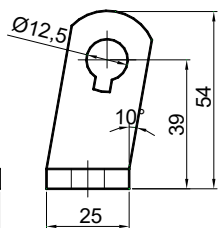

Cardine ad avvitare completo di bullone
Bracket to screw with bolt and nut

Art. 80276410 Zincata - Zinc plated

Art. 80276500 Inox - Stainless steel

0,345 kg