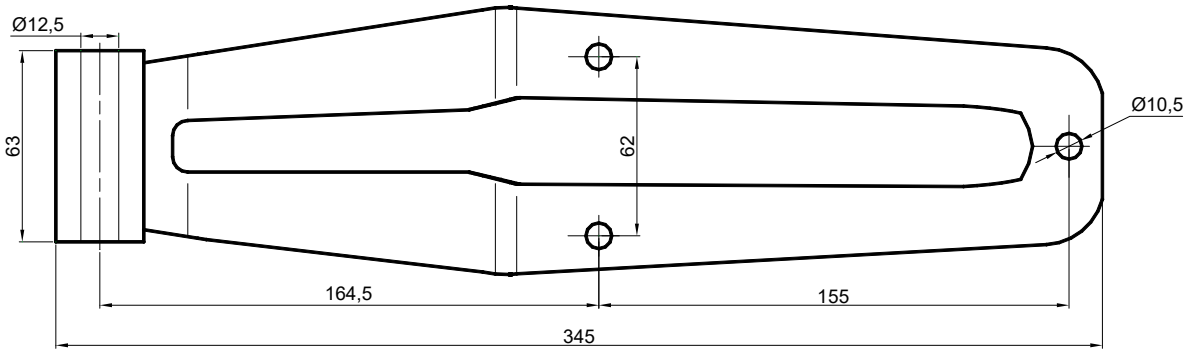

Cerniera grande  
Heavy door hinge

**Art. 80376110** Zincata - Zinc plated

**Art. 80376210** Inox - Stainless steel

0,820 kg

**Art. 80376110/1**

Cardine ad avvitare completo di bullone  
Bracket to screw with bolt and nut

**Art. 80276410** Zincata - Zinc plated

**Art. 80276500** Inox - Stainless steel

0,345 kg

Cardine a saldare completo di bullone  
Bracket to weld with bolt and nut

**Art. 80280210** Zincata - Zinc plated

**Art. 80380210** Inox - Stainless steel