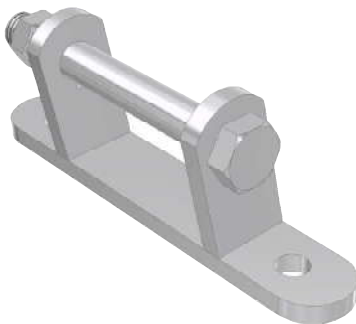

Cerniera grande  
Heavy door hinge

**Art. 80376110** Zincata - Zinc plated

**Art. 80376210** Inox - Stainless steel

0,820 kg

**Art. 80376110/1**

Cardine ad avvitare completo di bullone  
Bracket to screw with bolt and nut

**Art. 80276410** Zincata - Zinc plated

**Art. 80276500** Inox - Stainless steel

0,345 kg

Cardine a saldare completo di bullone  
Bracket to weld with bolt and nut

**Art. 80280210** Zincata - Zinc plated

**Art. 80380210** Inox - Stainless steel