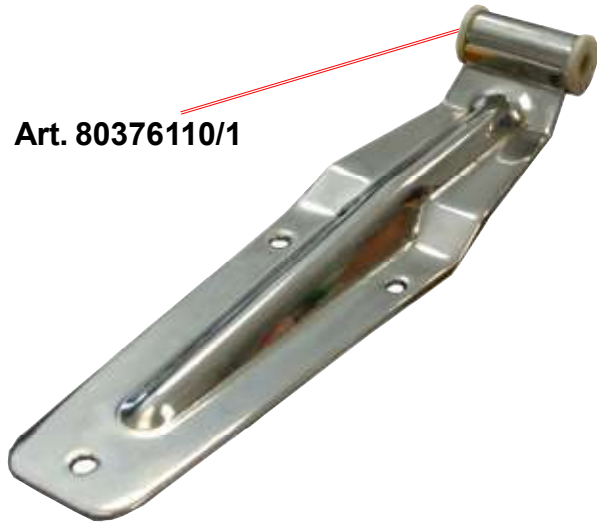

Cerniera grande  
Heavy door hinge

**Art. 80376110** Zincata - Zinc plated

**Art. 80376210** Inox - Stainless steel

0,820 kg

**Art. 80376110/1**

Cardine ad avvitare completo di bullone  
Bracket to screw with bolt and nut

**Art. 80276410** Zincata - Zinc plated

**Art. 80276500** Inox - Stainless steel

0,345 kg

Cardine a saldare completo di bullone  
Bracket to weld with bolt and nut

**Art. 80280210** Zincata - Zinc plated

**Art. 80380210** Inox - Stainless steel