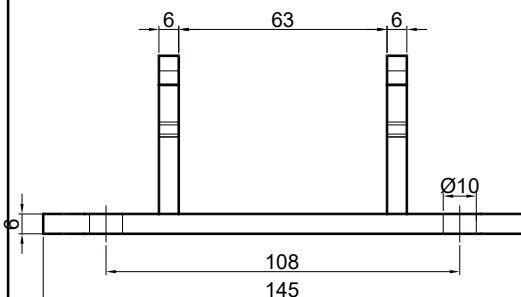

Cerniera grande  
Heavy door hinge

**Art. 80376110** Zincata - Zinc plated

**Art. 80376210** Inox - Stainless steel

0,820 kg

**Art. 80376110/1**

Cardine ad avvitare completo di bullone  
Bracket to screw with bolt and nut

**Art. 80276410** Zincata - Zinc plated

**Art. 80276500** Inox - Stainless steel

0,345 kg

Cardine a saldare completo di bullone  
Bracket to weld with bolt and nut

**Art. 80280210** Zincata - Zinc plated

**Art. 80380210** Inox - Stainless steel

0,160 kg