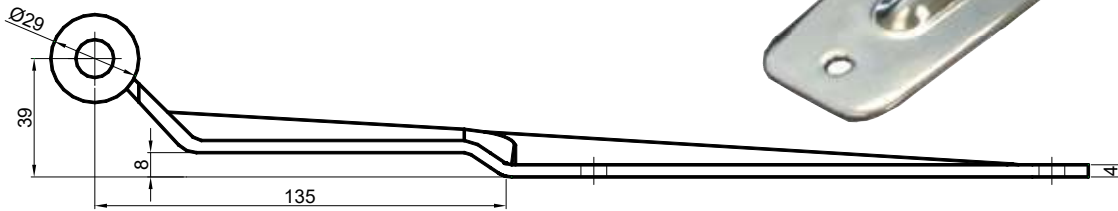

Cerniera grande  
Heavy door hinge

**Art. 80376110** Zincata - Zinc plated

**Art. 80376210** Inox - Stainless steel

0,820 kg

**Art. 80376110/1**

Cardine ad avvitare completo di bullone  
Bracket to screw with bolt and nut

**Art. 80276410** Zincata - Zinc plated

**Art. 80276500** Inox - Stainless steel

0,345 kg

Cardine a saldare completo di bullone  
Bracket to weld with bolt and nut

**Art. 80280210** Zincata - Zinc plated

**Art. 80380210** Inox - Stainless steel