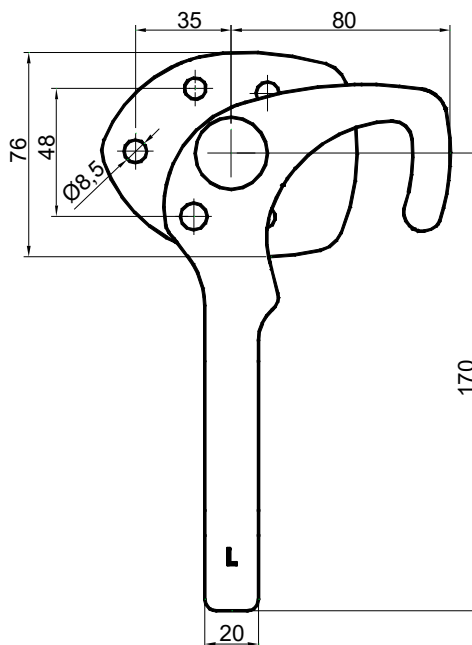

Art. 10335100/R

Art. 10335100/L

1,100 kg

Dx - R

Chiusura sponda tipo Germania zincata
Zinc plated sideboard caught Germany type

Art. 10336100/R

Art. 10336100/L

0,760 kg

Sx - L

Scontrino zincato
Zinc plated keeper

Art. 10337100

0,220 kg