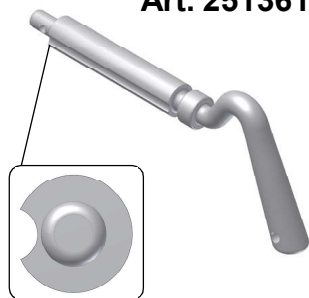

Art. 25160100

11,000 kg

Supporto a sfera grezzo Ø 60
Raw Socket for ball Ø 60

Art. 25162100

1,200 kg

Sfera grezza con foro Ø 60
Raw Ball Ø 60 with eyelet

Art. 25166100 - 1,245 kg

Sfera grezza con asola Ø 60 ambidestra
Raw Ball Ø 60 with oval eyelet both side

Art. 25170100 - 1,120 kg

Besides used
left/right

Spina a una gola zincata
Single fluted locking pin galvanized
Art. 25136100 - 0,310 kg

Spina a due gole zincata
Twin fluted locking pin galvanized
Art. 25132100 - 0,310 kg

Rondella grezza per spina ad una gola
Single fluted raw plate
Art. 25138100 - 0,020 kg

Rondella grezza per spina ad due gole
Twin fluted raw plate
Art. 25134100 - 0,020 kg

Copiglia zincata a scatto Ø 4,5
Galvanized Cotter pin Ø 4,5
Art. 25140100 - 0,020 kg