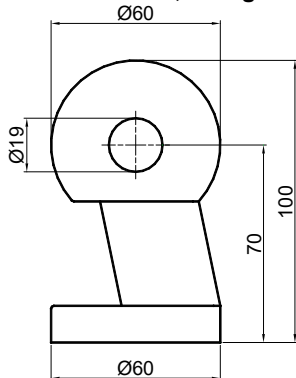

Art. 25160100

11,000 kg

Supporto a sfera grezzo Ø 60
Raw Socket for ball Ø 60

Art. 25162100

1,200 kg

Sfera grezza con foro Ø 60
Raw Ball Ø 60 with eyelet

Art. 25166100 - 1,245 kg

Sfera grezza con asola Ø 60 ambidestra
Raw Ball Ø 60 with oval eyelet both side

Art. 25170100 - 1,120 kg

Besides used
left/right

Spina a una gola zincata
Single fluted locking pin galvanized
Art. 25136100 - 0,310 kg

Spina a due gole zincata
Twin fluted locking pin galvanized
Art. 25132100 - 0,310 kg

Rondella grezza per spina ad una gola
Single fluted raw plate
Art. 25138100 - 0,020 kg

Rondella grezza per spina ad due gole
Twin fluted raw plate
Art. 25134100 - 0,020 kg

Copiglia zincata a scatto Ø 4,5
Galvanized Cotter pin Ø 4,5
Art. 25140100 - 0,020 kg