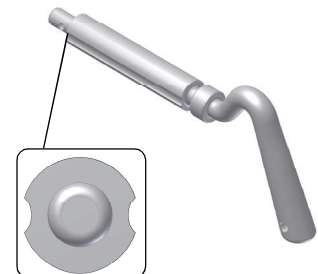

Art. 25160100

11,000 kg

Supporto a sfera grezzo Ø 60
Raw Socket for ball Ø 60

Art. 25162100

1,200 kg

Sfera grezza con foro Ø 60
Raw Ball Ø 60 with eyelet

Art. 25166100 - 1,245 kg

Sfera grezza con asola Ø 60 ambidestra
Raw Ball Ø 60 with oval eyelet both side

Art. 25170100 - 1,120 kg

Besides used
left/right

Spina a una gola zincata
Single fluted locking pin galvanized
Art. 25136100 - 0,310 kg

Spina a due gole zincata
Twin fluted locking pin galvanized
Art. 25132100 - 0,310 kg

Rondella grezza per spina ad una gola
Single fluted raw plate
Art. 25138100 - 0,020 kg

Rondella grezza per spina ad due gole
Twin fluted raw plate
Art. 25134100 - 0,020 kg

Copiglia zincata a scatto Ø 4,5
Galvanized Cotter pin Ø 4,5
Art. 25140100 - 0,020 kg