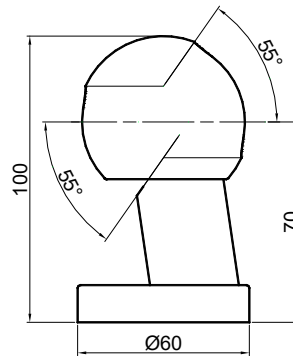

Art. 25160100

11,000 kg

Supporto a sfera grezzo Ø 60
Raw Socket for ball Ø 60

Art. 25162100

1,200 kg

Sfera grezza con foro Ø 60
Raw Ball Ø 60 with eyelet

Art. 25166100 - 1,245 kg

Sfera grezza con asola Ø 60 ambidestra
Raw Ball Ø 60 with oval eyelet both side

Art. 25170100 - 1,120 kg

Besides used
left/right

Spina a una gola zincata
Single fluted locking pin galvanized
Art. 25136100 - 0,310 kg

Spina a due gole zincata
Twin fluted locking pin galvanized
Art. 25132100 - 0,310 kg

Rondella grezza per spina ad una gola
Single fluted raw plate
Art. 25138100 - 0,020 kg

Rondella grezza per spina ad due gole
Twin fluted raw plate
Art. 25134100 - 0,020 kg

Copiglia zincata a scatto Ø 4,5
Galvanized Cotter pin Ø 4,5
Art. 25140100 - 0,020 kg