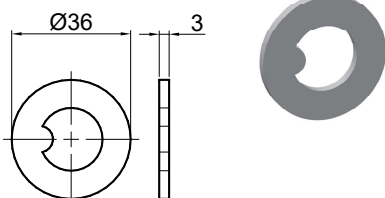

Art. 25160100

11,000 kg

Supporto a sfera grezzo Ø 60
Raw Socket for ball Ø 60

Art. 25162100

1,200 kg

Sfera grezza con foro Ø 60
Raw Ball Ø 60 with eyelet

Art. 25166100 - 1,245 kg

Sfera grezza con asola Ø 60 ambidestra
Raw Ball Ø 60 with oval eyelet both side

Art. 25170100 - 1,120 kg

Besides used
left/right

Spina a una gola zincata
Single fluted locking pin galvanized
Art. 25136100 - 0,310 kg

Spina a due gole zincata
Twin fluted locking pin galvanized
Art. 25132100 - 0,310 kg

Rondella grezza per spina ad una gola
Single fluted raw plate
Art. 25138100 - 0,020 kg

Rondella grezza per spina ad due gole
Twin fluted raw plate
Art. 25134100 - 0,020 kg

Copiglia zincata a scatto Ø 4,5
Galvanized Cotter pin Ø 4,5
Art. 25140100 - 0,020 kg