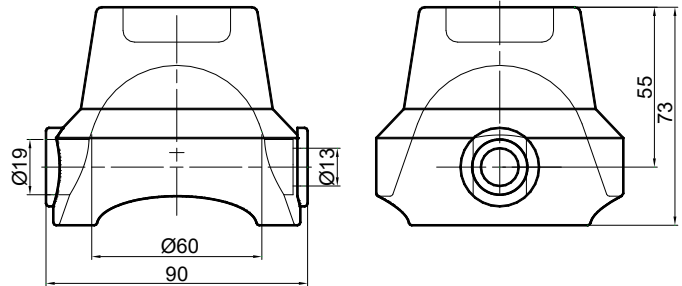

Art. 25160100

11,000 kg

Supporto a sfera grezzo Ø 60
Raw Socket for ball Ø 60

Art. 25162100

1,200 kg

Sfera grezza con foro Ø 60
Raw Ball Ø 60 with eyelet

Art. 25166100 - 1,245 kg

Sfera grezza con asola Ø 60 ambidestra
Raw Ball Ø 60 with oval eyelet both side

Art. 25170100 - 1,120 kg

Besides used
left/right

Spina a una gola zincata
Single fluted locking pin galvanized
Art. 25136100 - 0,310 kg

Spina a due gole zincata
Twin fluted locking pin galvanized
Art. 25132100 - 0,310 kg

Rondella grezza per spina ad una gola
Single fluted raw plate
Art. 25138100 - 0,020 kg

Rondella grezza per spina ad due gole
Twin fluted raw plate
Art. 25134100 - 0,020 kg

Copiglia zincata a scatto Ø 4,5
Galvanized Cotter pin Ø 4,5
Art. 25140100 - 0,020 kg