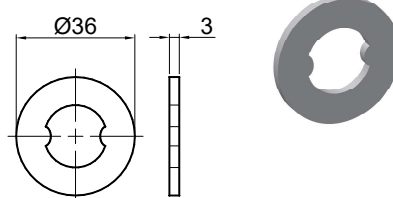

Art. 25160100

11,000 kg

Supporto a sfera grezzo Ø 60
Raw Socket for ball Ø 60

Art. 25162100

1,200 kg

Sfera grezza con foro Ø 60
Raw Ball Ø 60 with eyelet

Art. 25166100 - 1,245 kg

Sfera grezza con asola Ø 60 ambidestra
Raw Ball Ø 60 with oval eyelet both side

Art. 25170100 - 1,120 kg

Besides used
left/right

Spina a una gola zincata
Single fluted locking pin galvanized
Art. 25136100 - 0,310 kg

Spina a due gole zincata
Twin fluted locking pin galvanized
Art. 25132100 - 0,310 kg

Rondella grezza per spina ad una gola
Single fluted raw plate
Art. 25138100 - 0,020 kg

Rondella grezza per spina ad due gole
Twin fluted raw plate
Art. 25134100 - 0,020 kg

Copiglia zincata a scatto Ø 4,5
Galvanized Cotter pin Ø 4,5
Art. 25140100 - 0,020 kg