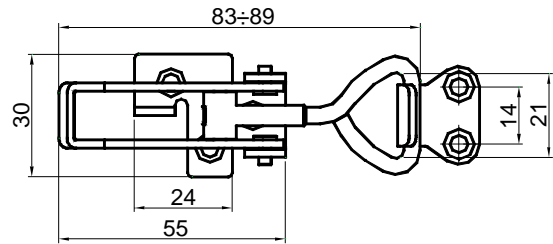

Chiusura Delta zincata piccola

*Zinc plated light Delta lock*

**Art. 10428110**

0,050kg

Chiusura Delta zincata media

*Zinc plated medium Delta lock*

**Art. 10430110**

0,100 kg

Chiusura Delta zincata grande

*Zinc plated big Delta lock*

**Art. 10429110**

0,230 kg