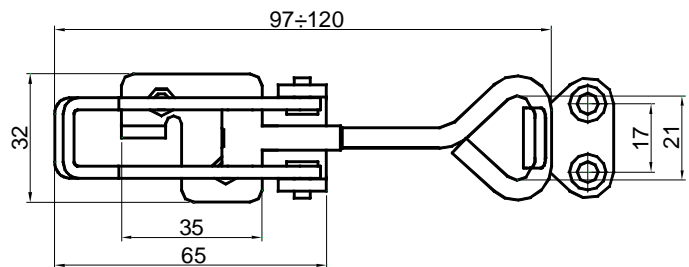

Chiusura Delta zincata piccola

*Zinc plated light Delta lock*

**Art. 10428110**

0,050kg

Chiusura Delta zincata media

*Zinc plated medium Delta lock*

**Art. 10430110**

0,100 kg

Chiusura Delta zincata grande

*Zinc plated big Delta lock*

**Art. 10429110**

0,230 kg