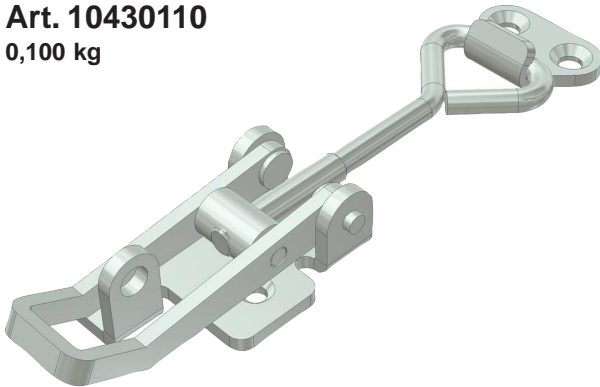

Chiusura Delta zincata piccola

*Zinc plated light Delta lock*

**Art. 10428110**

0,050kg

Chiusura Delta zincata media

*Zinc plated medium Delta lock*

**Art. 10430110**

0,100 kg

Chiusura Delta zincata grande

*Zinc plated big Delta lock*

**Art. 10429110**

0,230 kg