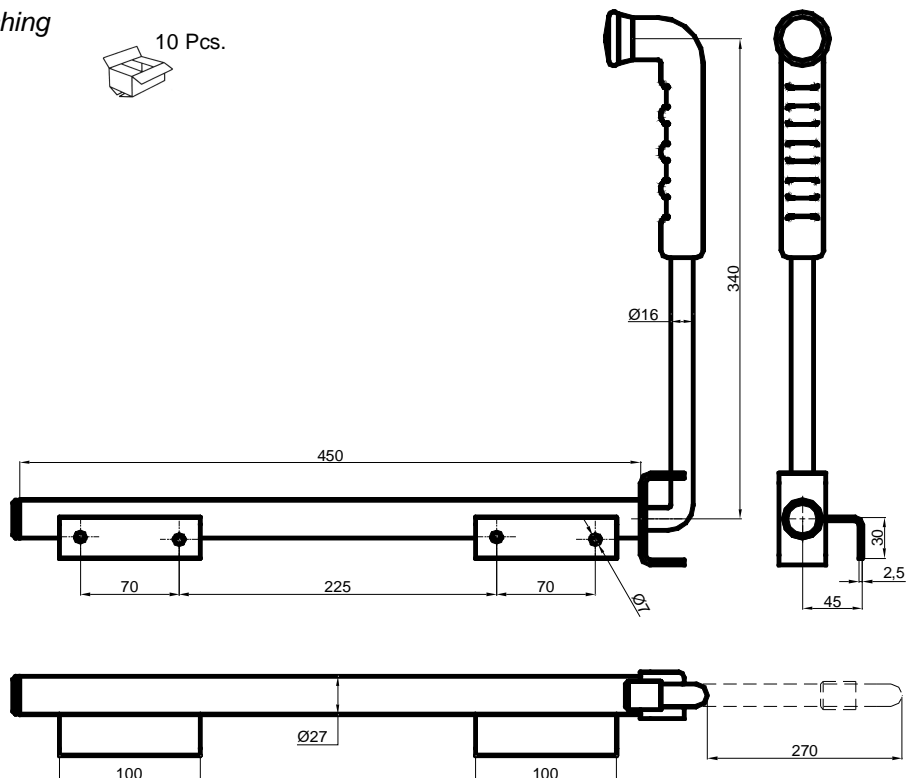

Ferma porta sottotelaio con attacco a squadro zincato
Zinc plated door retainer with square etching

Art. 80296315

2,150 kg

10 Pcs.