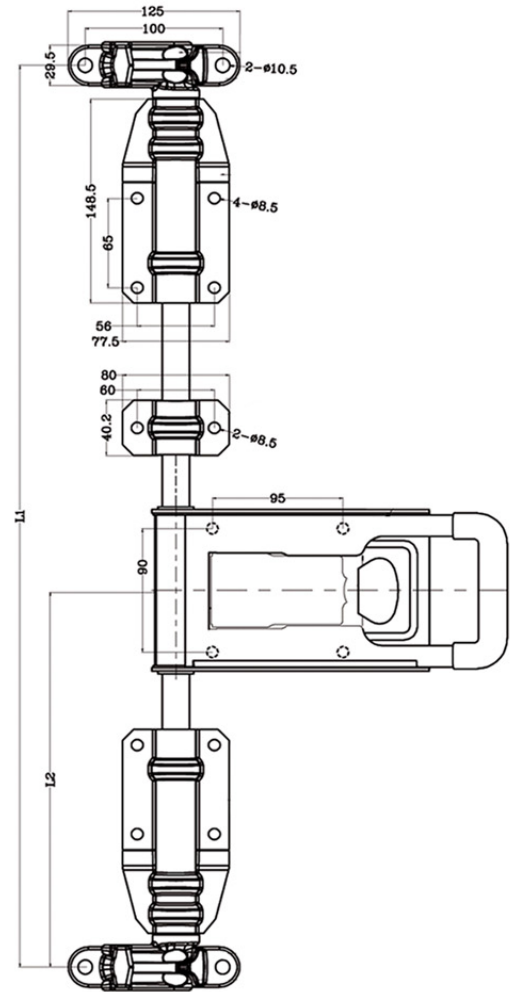

# Chiusura esterna Alfa

## Alfa lock door

Chiusura in inox per tubo Ø 22  
 Stainless steel lock for pipe Ø22  
 Art. 80389210  
 3,600 kg

Chiusura in inox per tubo Ø 27  
 Stainless steel lock for pipe Ø27  
 Art. 80390210  
 5,300 kg