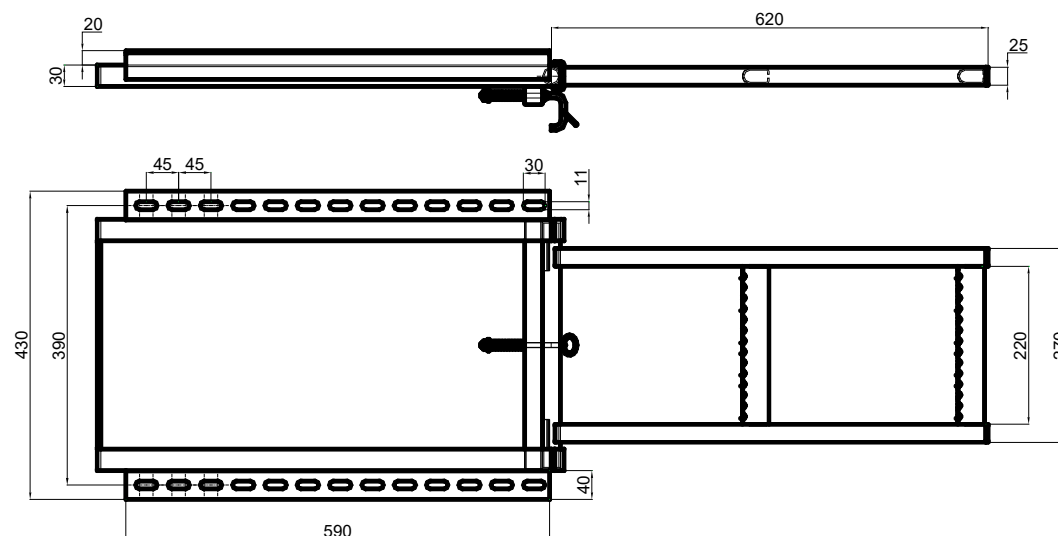

Art.50397665

4,980 kg

Scaletta asolata zincata estraibile a 2 gradini
Zinc plated slots ladder with 2 folding steps

Art.50398665

7,420 kg

F.T.S. FARINA TRADING SASSUOLO

Via Sant' Andrea, 10 - 41049 Sassuolo (MO) Tel.+39-0536-811221 Fax +39-0536-800502

• V.A.T. IT02173790367 •

Web site: www.fts-farina.it E-Mail: info@fts-farina.it

Scaletta asolata zincata estraibile a 3 gradini
Zinc plated slots ladder with 3 folding steps

Art.50400665

9,000 kg

Scaletta pesante zincata a caldo estraibile a 2 gradini
Hot galvanized heavy ladder with 2 folding steps

Art.50399665

6,500 kg