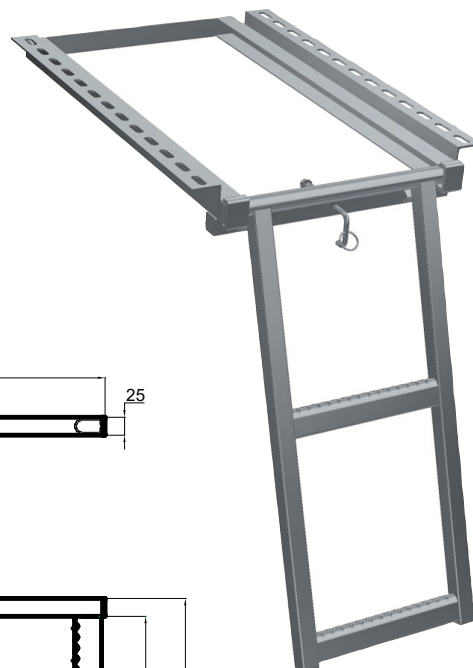

Art.50397665

4,980 kg

Scaletta asolata zincata estraibile a 2 gradini
Zinc plated slots ladder with 2 folding steps

Art.50398665

7,420 kg

F.T.S. FARINA TRADING SASSUOLO

Via Sant' Andrea, 10 - 41049 Sassuolo (MO) Tel.+39-0536-811221 Fax +39-0536-800502

• V.A.T. IT02173790367 •

Web site: www.fts-farina.it E-Mail: info@fts-farina.it

Scaletta asolata zincata estraibile a 3 gradini
Zinc plated slots ladder with 3 folding steps

Art.50400665

9,000 kg

Scaletta pesante zincata a caldo estraibile a 2 gradini
Hot galvanized heavy ladder with 2 folding steps

Art.50399665

6,500 kg