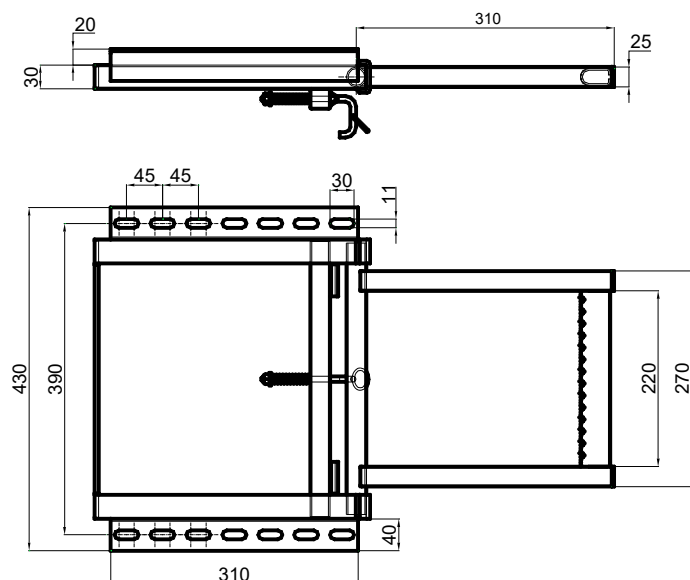

Art.50397665

4,980 kg

Scaletta asolata zincata estraibile a 2 gradini
Zinc plated slots ladder with 2 folding steps

Art.50398665

7,420 kg

F.T.S. FARINA TRADING SASSUOLO

Via Sant' Andrea, 10 - 41049 Sassuolo (MO) Tel.+39-0536-811221 Fax +39-0536-800502

• V.A.T. IT02173790367 •

Web site: www.fts-farina.it E-Mail: info@fts-farina.it

Scaletta asolata zincata estraibile a 3 gradini
Zinc plated slots ladder with 3 folding steps

Art.50400665

9,000 kg

Scaletta pesante zincata a caldo estraibile a 2 gradini
Hot galvanized heavy ladder with 2 folding steps

Art.50399665

6,500 kg