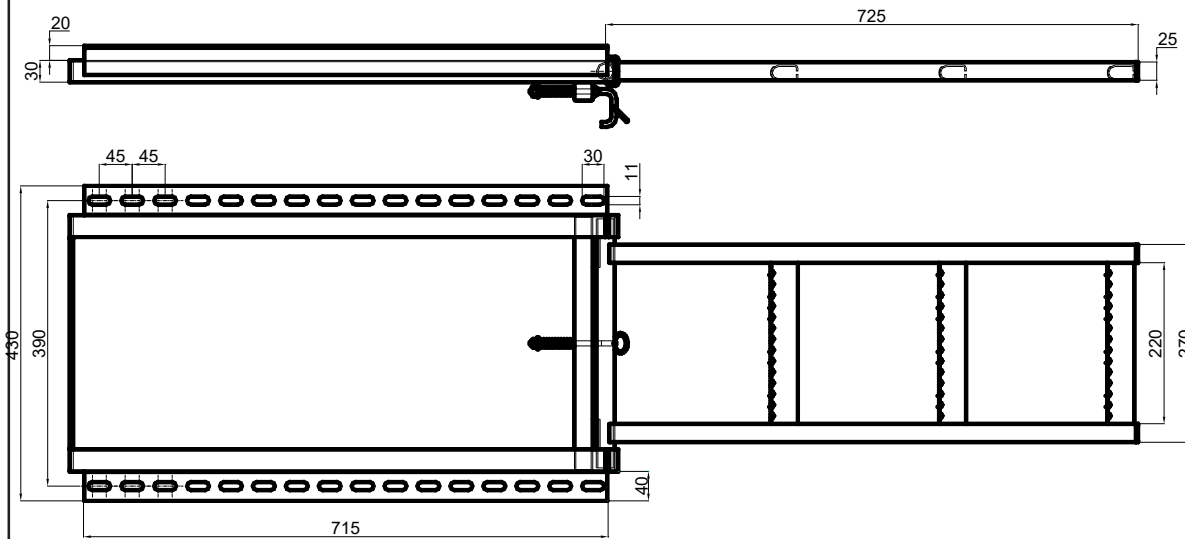

• V.A.T. IT02173790367 •

Web site: www.fts-farina.it E-Mail: info@fts-farina.it

Scaletta asolata zincata estraibile a 3 gradini
Zinc plated slots ladder with 3 folding steps

Art.50400665

9,000 kg

Scaletta pesante zincata a caldo estraibile a 2 gradini
Hot galvanized heavy ladder with 2 folding steps