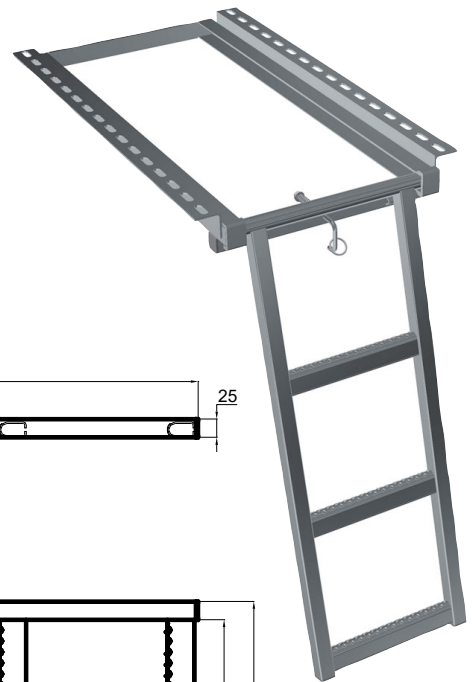

Art.50397665

4,980 kg

Scaletta asolata zincata estraibile a 2 gradini
Zinc plated slots ladder with 2 folding steps

Art.50398665

7,420 kg

F.T.S. FARINA TRADING SASSUOLO

Via Sant' Andrea, 10 - 41049 Sassuolo (MO) Tel.+39-0536-811221 Fax +39-0536-800502

• V.A.T. IT02173790367 •

Web site: www.fts-farina.it E-Mail: info@fts-farina.it

Scaletta asolata zincata estraibile a 3 gradini
Zinc plated slots ladder with 3 folding steps

Art.50400665

9,000 kg

Scaletta pesante zincata a caldo estraibile a 2 gradini
Hot galvanized heavy ladder with 2 folding steps

Art.50399665

6,500 kg